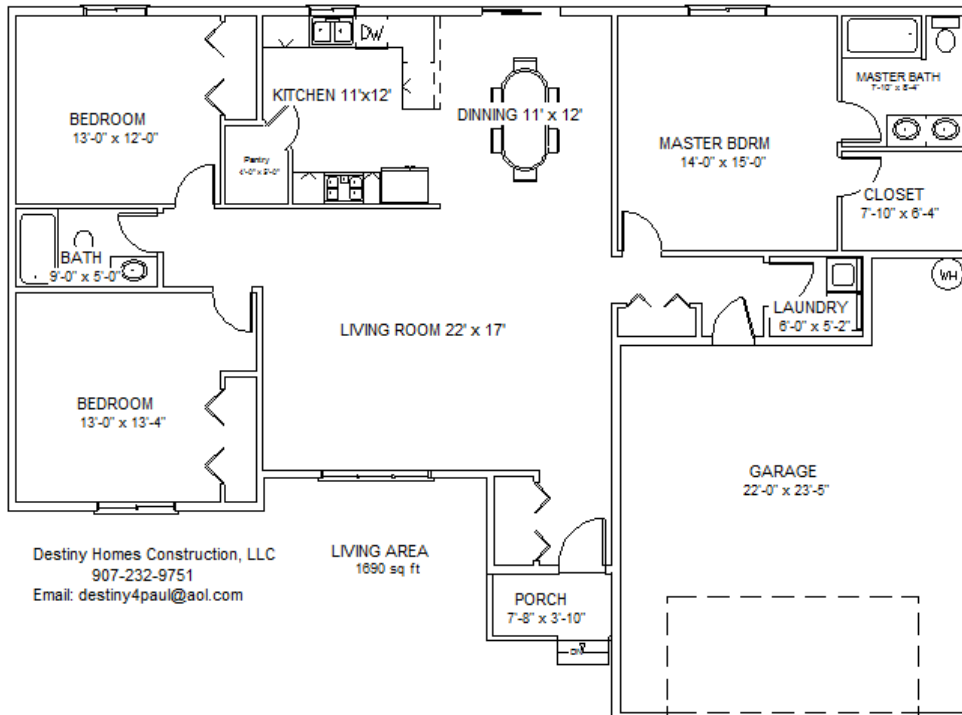

907-232-9751

**HONEYSUCKLE MODEL**

PLAN 1690

Bedrooms – 3

Baths – 2

Living Area – 1690sq. ft.

Garage – 2 Car

**Plans may include upgrades from  
 Optional Features List or changes,  
 which may not be included in base  
 price.**