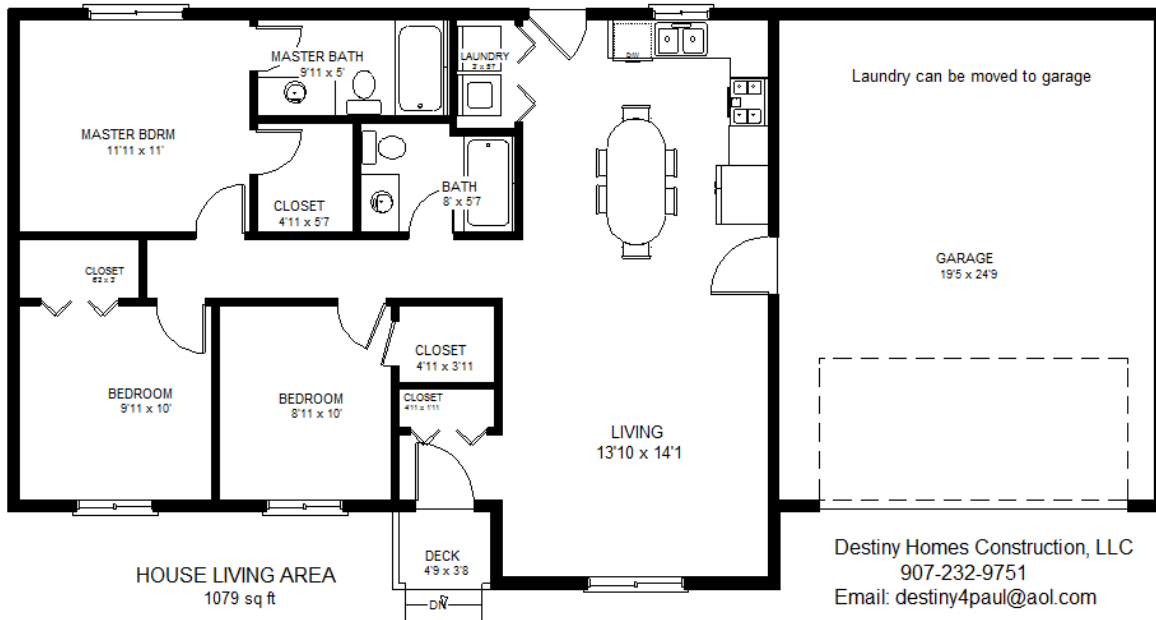

907-232-9751

MEADOW SWEET MODEL

PLAN 1079

Bedrooms – 3

Bath – 2

Living Area – 1,079 sq.ft.

Garage – 2 car

**Plans may include upgrades from
 Optional Features List or changes,
 which may not be included in base
 price.**