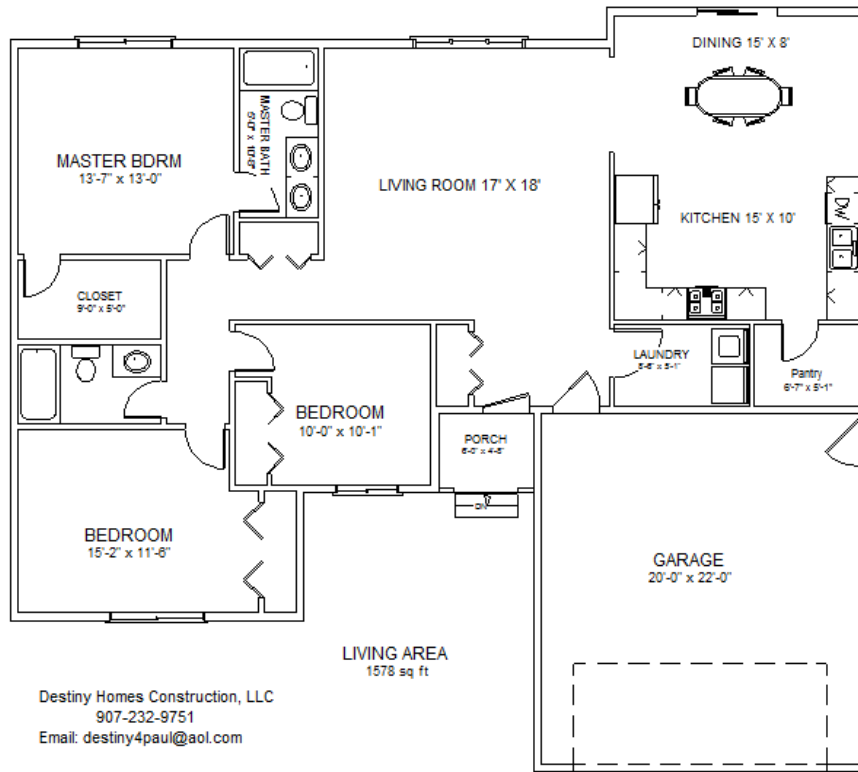

907-232-9751

**Plans may include upgrades from Optional Features List or changes, which may not be included in base price.**

**THE LILY MODEL**  
PLAN 1578

- Bedrooms – 3
- Baths – 2
- Living Area – 1578 sq. ft.
- Garage – 2 Car