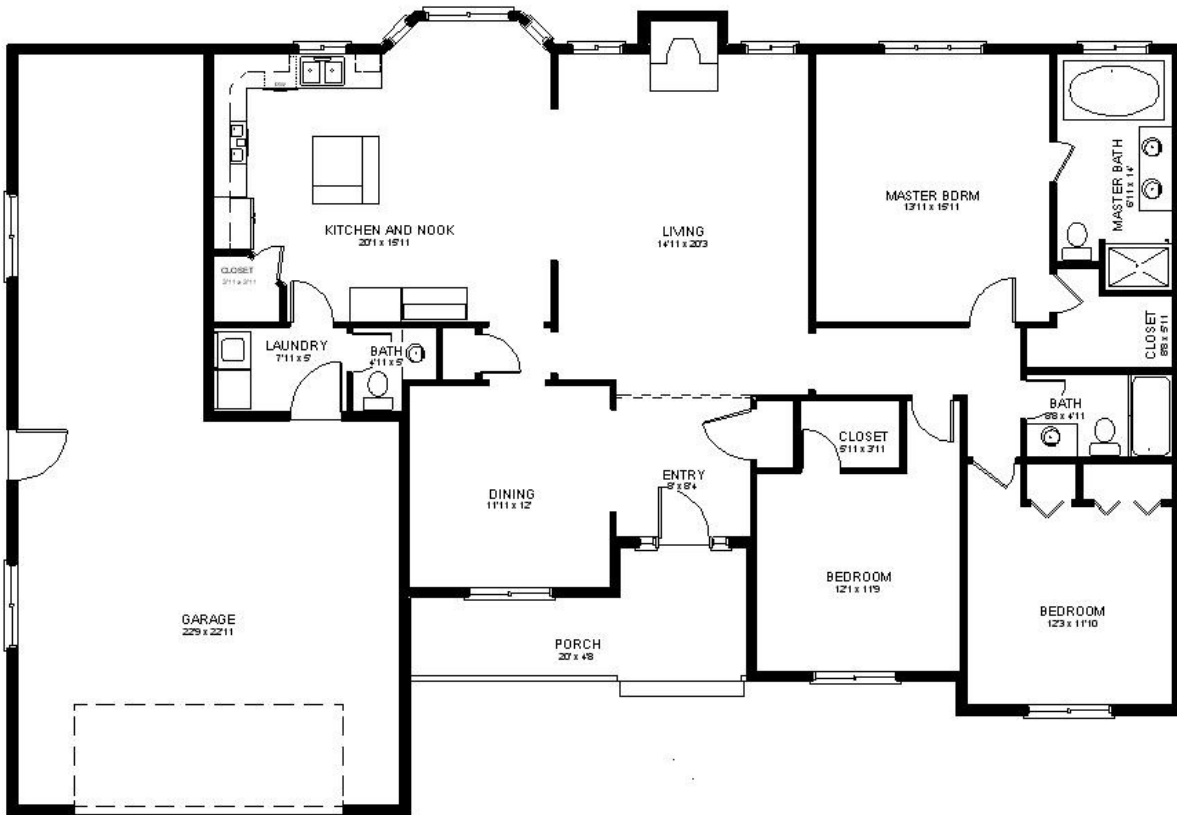

907-232-9751

FLOOR PLAN LIVING AREA  
 1914 sq ft

**THE MAJESTIC MODEL**  
**PLAN 1914**

- Bedrooms – 3
- Baths – 2.5
- Living Area – 1914 sq. ft.
- Garage – 2 Car + shop area

**Plans may include upgrades from  
 Optional Features List or changes,  
 which may not be included in base  
 price.**