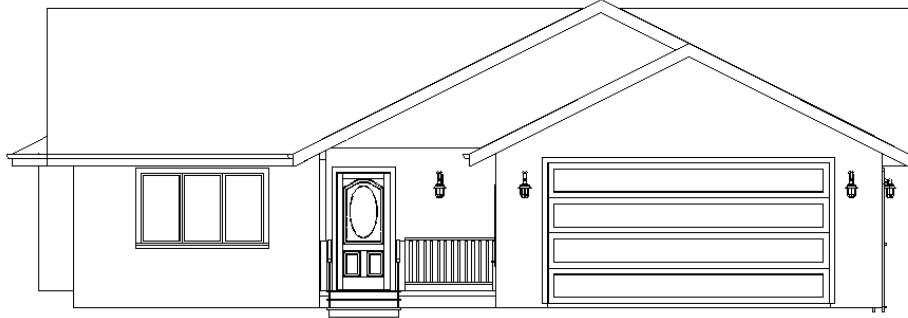

907-232-9751

**Plans may include upgrades from
 Optional Features List or changes,
 which may not be included in base
 price.**

**TUNDRA ROSE MODEL
 PLAN 1425**

- Bedrooms – 3
- Baths – 2
- Living Area – 1425 sq. ft.
- Garage – 2 Car