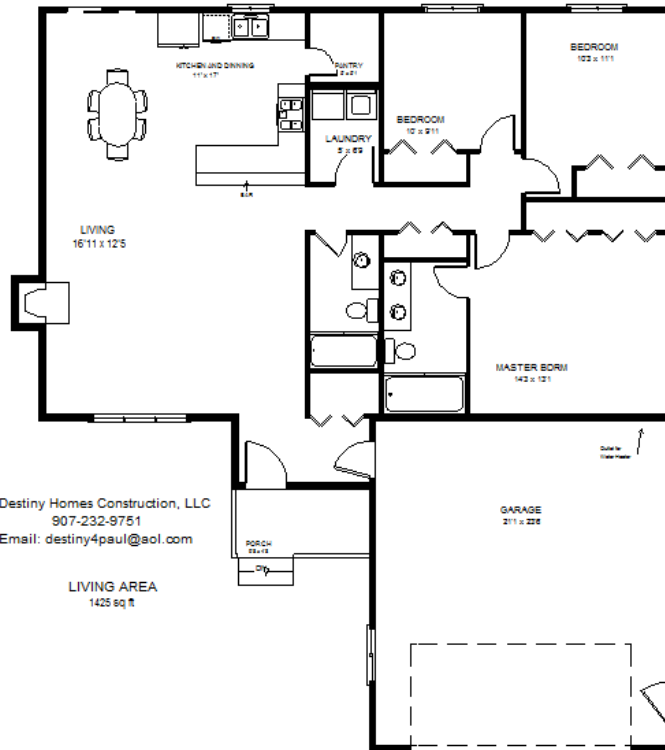

907-232-9751

**Plans may include upgrades from
 Optional Features List or changes,
 which may not be included in base
 price.**

**TUNDRA ROSE MODEL
 PLAN 1425**

- Bedrooms – 3
- Baths – 2
- Living Area – 1425 sq. ft.
- Garage – 2 Car