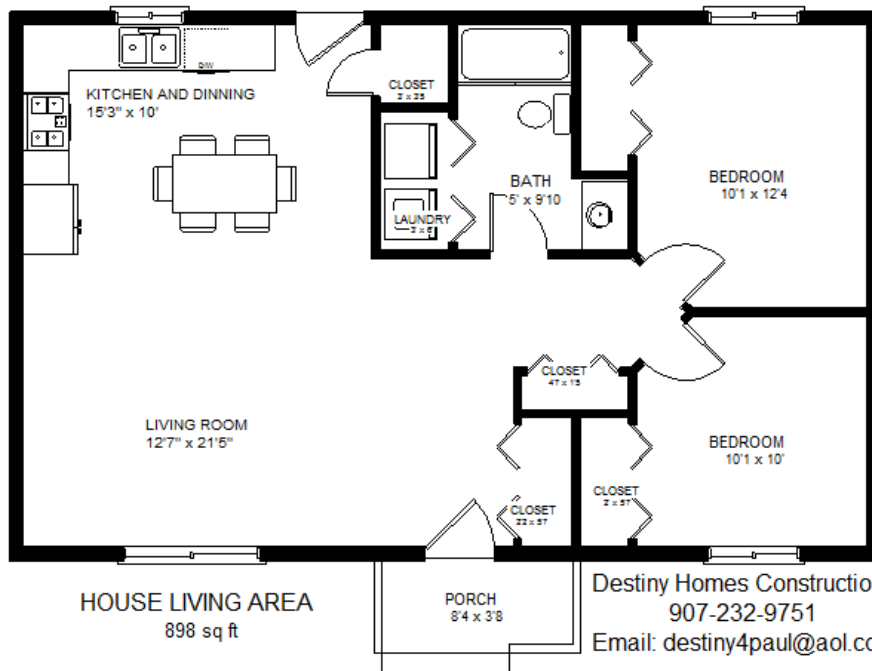

907-232-9751

**VALLEY VISTA MODEL**

**PLAN 898**

Bedrooms – 2  
Bath – 1  
Living Area – 898 sq.ft.

**Plans may include upgrades from  
Optional Features List or changes,  
which may not be included in base  
price.**