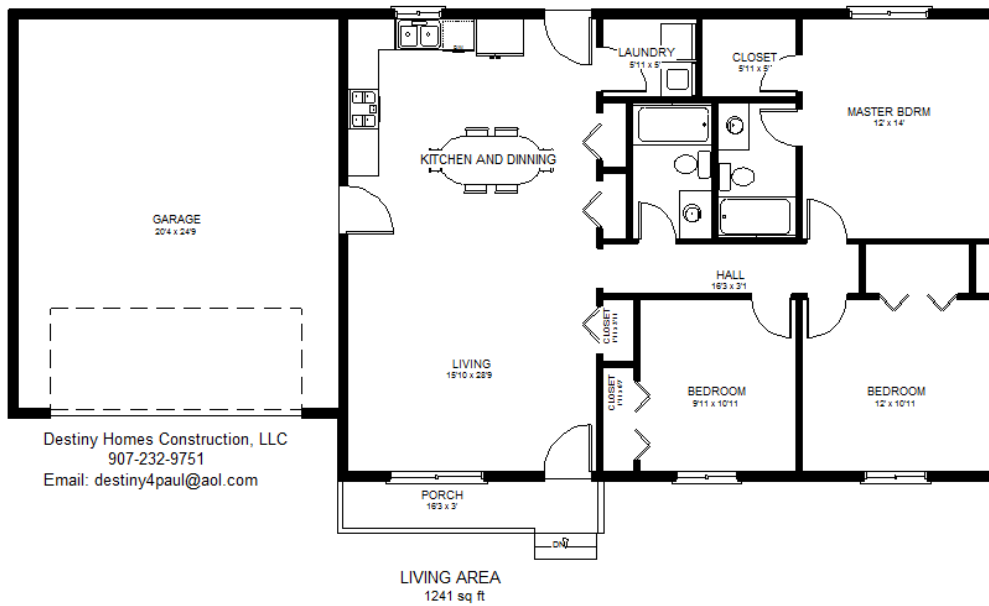

907-232-9751

WINDFLOWER MODEL

PLAN 1241

**Plans may include upgrades from
 Optional Features List or changes,
 which may not be included in base
 price.**

- Bedrooms – 3
- Bath – 2
- Living Area – 1,241 sq.ft.
- Garage – 2 car